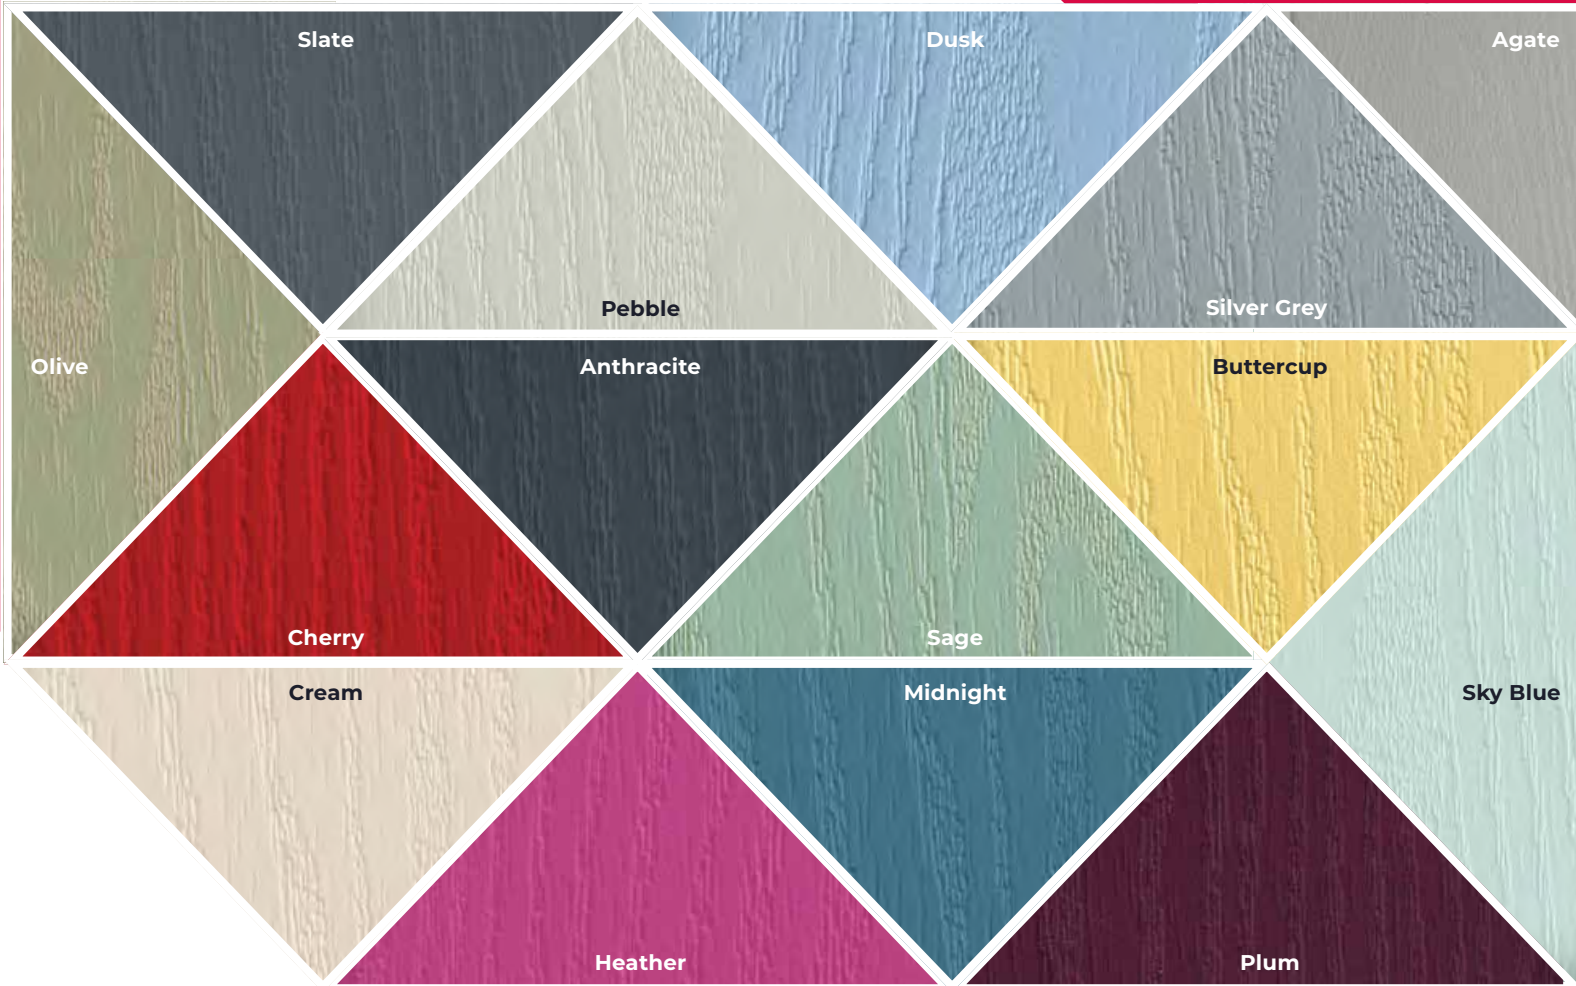

# GRAINS

## COLOURS

White

# SUPERIOR COLOURS

Every Virtuoso door comes with a rich, glossy colour finish that is resistant to fading, ensuring a stunning appearance that will endure for years.