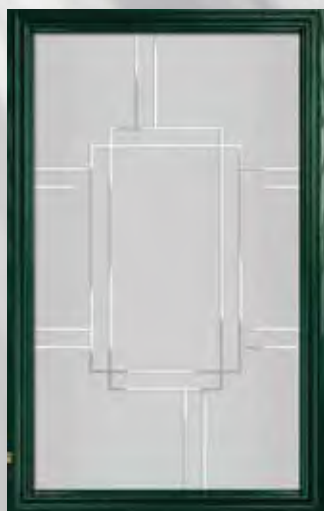

STYLES

CRAFTON GLASS

Explore a variety of additional glass designs for this door style on our website.

Roma