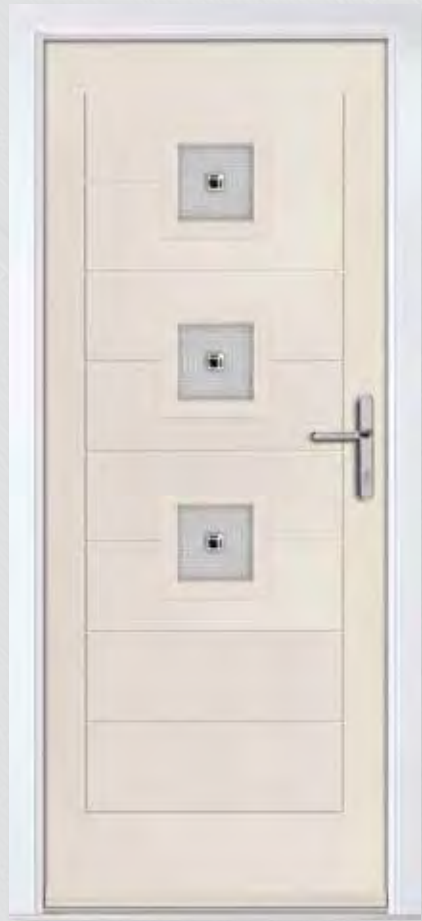

Varese - Gemini Black