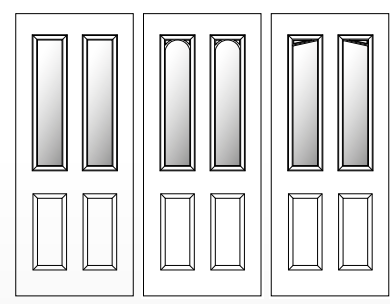

STYLES

CLIFTON GLASS

Explore a variety of additional glass designs for this door style on our website.

Aurora

Crystal Flowers