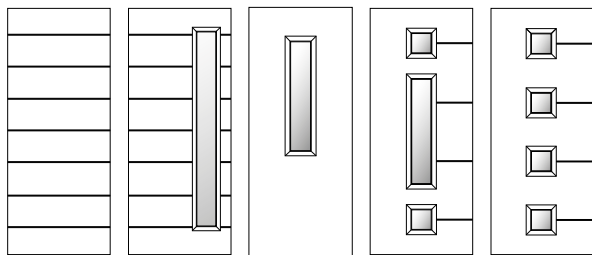

CHOOSE YOUR STYLE

VICO SOLID VICO V4 DELIO Z3 COMO ZY COMO VX

L C R

Page 72

Page 72

Page 73

Page 74

Page 75