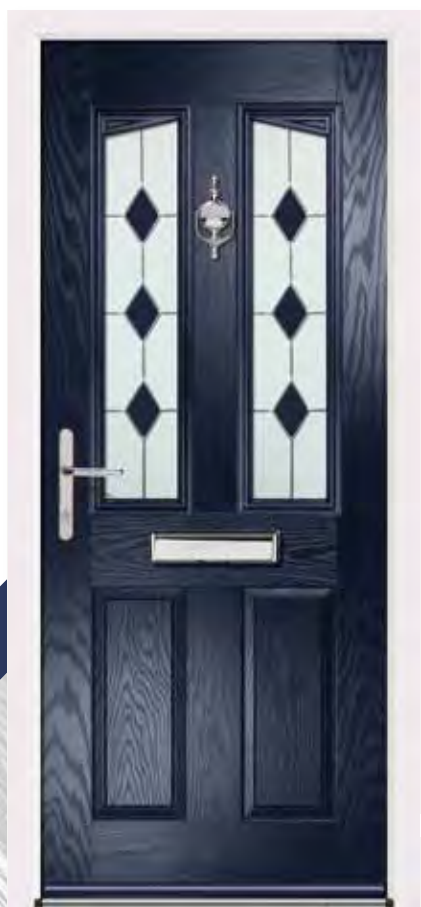

ELTON GLASS

Elton - Sextet

Angled cassettes align with architectural elements of the home and ensure a unified and co-ordinated appearance. All Clifton glass designs are available in the Elton shape.