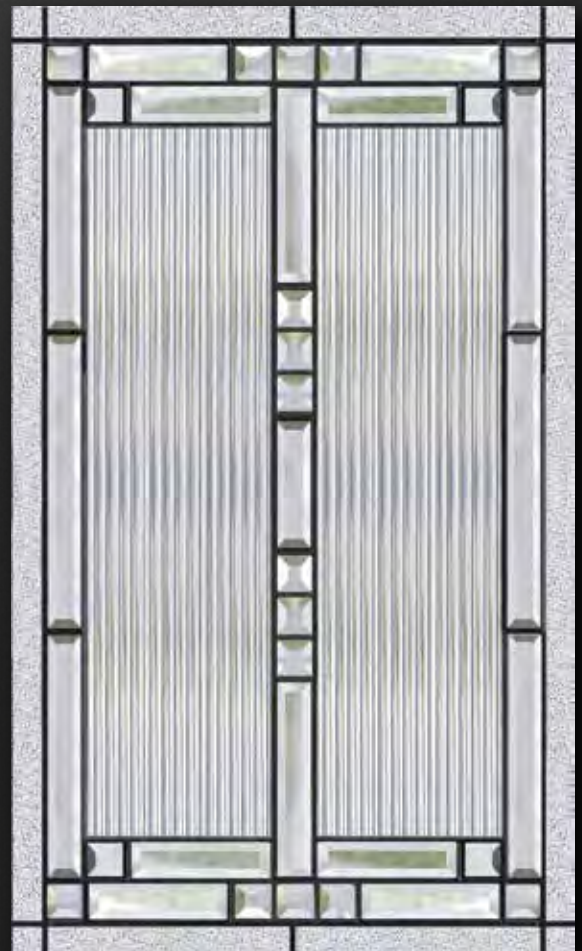

GLASS OPTIONS

A Virtuoso door is all about personalising your home experience, and nothing adds more individuality than your choice of glass.

Let's talk about our glass options, they're a game-changer for your door design. Our glazed doors offer a variety of choices, including double or triple glazed glass. Each piece is carefully crafted in our workshop, and you have the freedom to choose features like lead, bevels, sandblasted glass, coloured glass and resin bevels.

This not only lets you create a unique look for your door but also allows for matching top and side lights, ensuring a seamless and personalised touch to your entire entryway.

We offer hundreds of glass combinations, with certain options exclusive to specific styles. Explore our comprehensive glass matrix on page 86 for the complete selection.