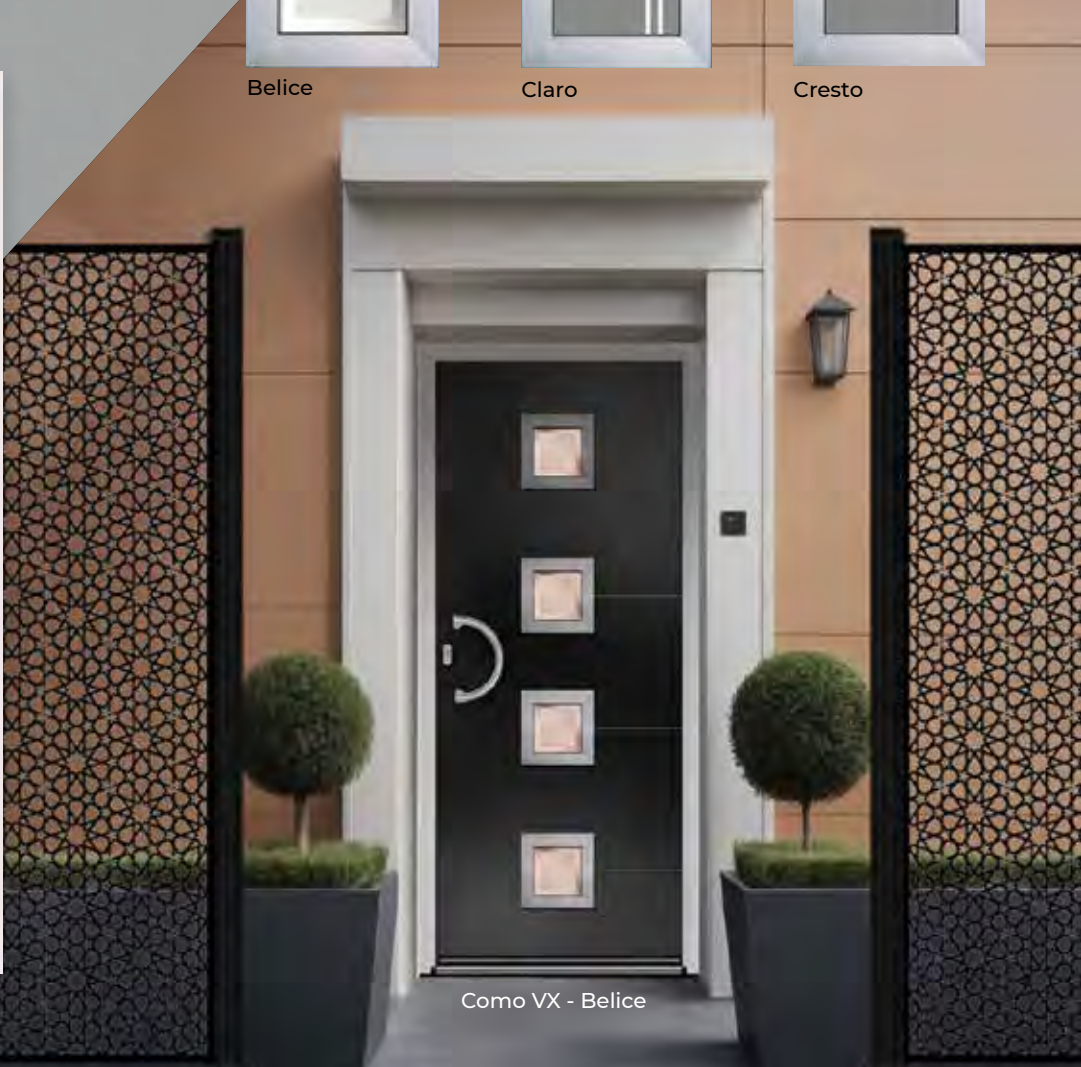

Como VX - Belice