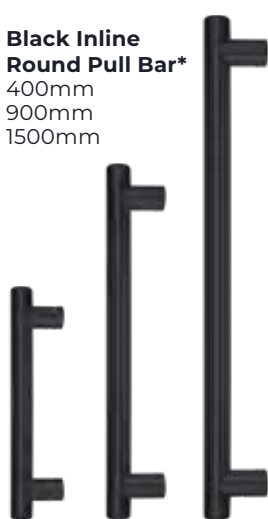

# CONTEMPORARY

**Inline Round Pull Bar\***  
400mm  
900mm  
1500mm

**Inline Flat Pull Bar\***  
400mm  
900mm  
1500mm

**Black Inline Round Pull Bar\***  
400mm  
900mm  
1500mm

**Black Inline Flat Pull Bar\***  
400mm  
900mm  
1500mm