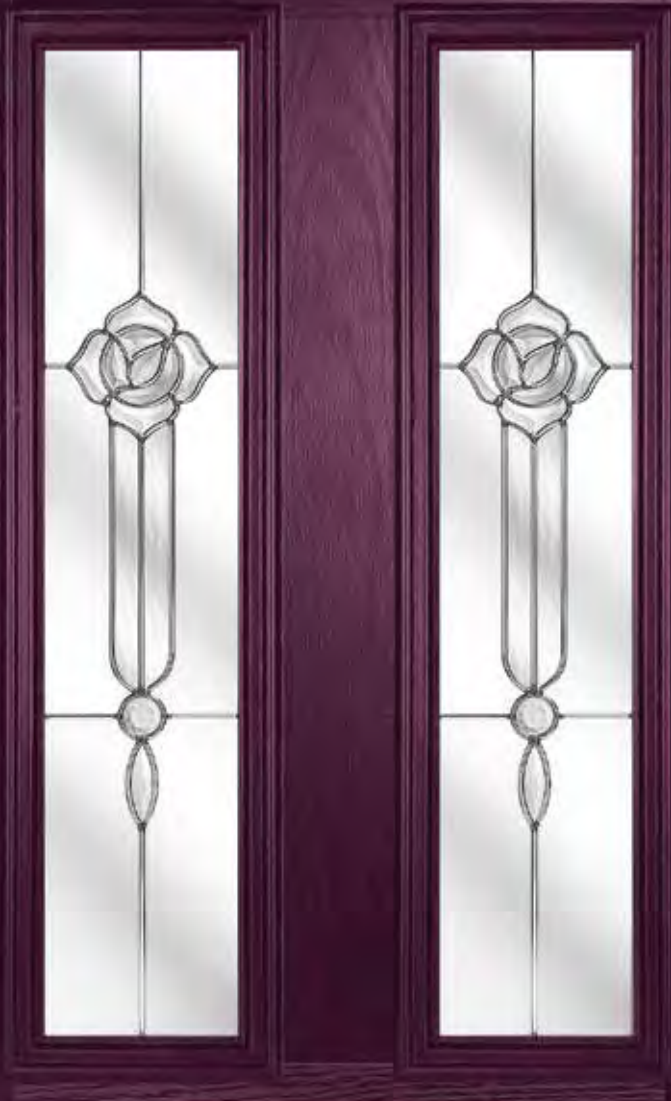

GLASS OPTIONS

A Virtuoso door is all about personalising your home experience, and nothing adds more individuality than your choice of glass.

Let's talk about our glass options, they're a game-changer for your door design. Our glazed doors offer a variety of choices, including double or triple glazed glass. Each piece is carefully crafted in our workshop, and you have the freedom to choose features like lead, bevels, sandblasted glass, coloured glass and resin bevels.

This not only lets you create a unique look for your door but also allows for matching top and side lights, ensuring a seamless and personalised touch to your entire entryway.

We offer hundreds of glass combinations, with certain options exclusive to specific styles. Explore our comprehensive glass matrix on page 86 for the complete selection.

Crystal Flowers