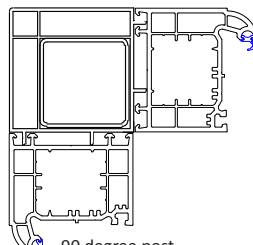

Main frames

Matrix FS70

56mm Outerframe

70mm Outerframe

Cill Sections

95mm Cill

150mm Cill

180mm Cill

28mm bead

36mm bead

Bay Poles

Additional options available

90 degree post
(Also available in 135/150)

Variable Baypole
(115-170)

Low Threshold Stormguard Options

AM5 24mm Aluminium Threshold (for outward opening doors)