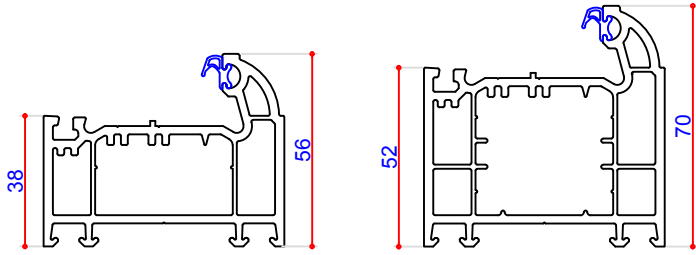

Glass Specifications

Outer Frame	Rating & U Value	Thickness	Glass Spec
FS70 56mm	A Rated - 1.4 U Value	28mm Double Glazing	Planiclear SwisSpacer Argon Planitherm Total +
FS70 56mm	A Rated - 1.4 U Value	28mm Double Glazing	Diamant SwisSpacer Argon Planitherm Total +
FS70 56mm	A Rated - 1.3 U Value	36mm Triple Glazing	Planiclear (x2) SwisSpacer Argon Planitherm Total +
FS70 56mm	A Rated - 1.3 U Value	36mm Triple Glazing	Diamant (x2) SwisSpacer Argon Planitherm Total +
FS70 56mm	A+ Rated - 1.1 U Value	36mm Triple Glazing	Planiclear SwisSpacer Argon Planitherm Total + (x2)
FS70 56mm	A+ Rated - 1.1 U Value	36mm Triple Glazing	Diamant SwisSpacer Argon Planitherm Total + (x2)
FS70 70mm	A Rated - 1.4 U Value	28mm Double Glazing	Diamant SwisSpacer Argon Planitherm Total +
FS70 70mm	A Rated - 1.3 U Value	36mm Triple Glazing	Planiclear (x2) SwisSpacer Argon Planitherm Total +
FS70 70mm	A Rated - 1.3 U Value	36mm Triple Glazing	Diamant (x2) SwisSpacer Argon Planitherm Total +
FS70 70mm	A Rated - 1.1 U Value	36mm Triple Glazing	Planiclear SwisSpacer Argon Planitherm Total + (x2)
FS70 70mm	A Rated - 1.1 U Value	36mm Triple Glazing	Diamant SwisSpacer Argon Planitherm Total + (x2)

Main frames

Matrix FS70

56mm Outerframe

70mm Outerframe

Cill Sections

95mm Cill

150mm Cill

180mm Cill