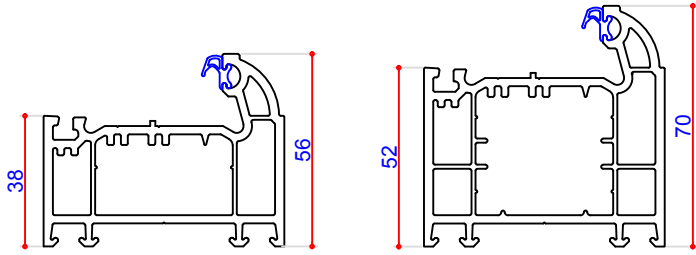

Main frames

Matrix FS70

56mm Outerframe

70mm Outerframe

Cill Sections

Ancillaries

Beads

Additional options available