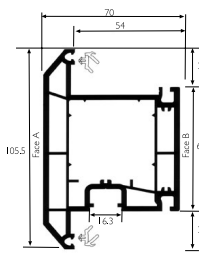

Branch:

Company Name :  Main Number :

Address :  Main Email :

Job Ref :

**All frames must be viewed from outside. All dimensions in mm must include cills, add-ons or couplers. For bay windows provide internal cill sizes and angles.**

Please circle the following, if required on each frame sketched below :

- Cill Option -** No cill | 95mm cill | 150mm cill | 180mm cill | 225mm cill | welded cill
- Frame Extenders -** 15mm | 45mm
- Couplers -** 3mm | 7.5mm | 20mm | 65mm
- Door Threshold -** 72mm pvc | 62mm pvc | 52mm pvc | 25mm ali | 25mm wheelchair ali
- Corner Posts/Poles -** Window Widgets | Rehaü | none
- Door & French Doors-** open in | open out | master left | master right

**72mm Outerframe**  
546385

**69mm Transom**  
546085

**82mm Transom**  
546475

**69mm Z Transom**  
546095

**82mm Z Transom**  
546465

**Internally beaded sash**  
546855

**Tilt & Turn Sash**  
546766

**Door Sash - Open In**  
546625

**Door 'T' Sash/Midrail**  
546635

25mm Exitex Part M Low Threshold (Inward)

25mm Exitex Part M Low Threshold (Outward)

**Casement Run Up Block**  
232892

**Door Run Up Block**  
M00011

**Dummy Mullion End Cap**  
200574