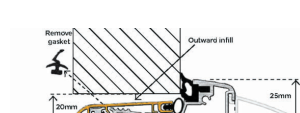

**28mm Single Leg bead**  
546572

**28mm Single Leg bead**  
546132

**52mm Outerframe**  
546415

**62mm Outerframe**  
546425

**72mm Outerframe**  
546435

**69mm Transom**  
546665

**82mm Transom**  
546745

**69mm Z Transom**  
546675

**82mm Z Transom**  
546755

**Internally beaded sash**  
546455

**Tilt & Turn Sash**  
546695

**Door Sash - Open In**  
546715

**Door 'T' Sash/Midrail**  
546725

25mm Exitex Part M Low Threshold (Inward)

25mm Exitex Part M Low Threshold (Outward)

**Casement Run Up Block**  
232892

**Door Run Up Block**  
M00011

**Dummy Mullion End Cap**  
286928

**28mm Single Leg bead**  
546572