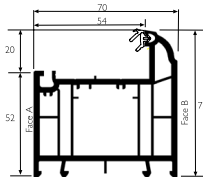

**28mm Single Leg bead**  
546572

**28mm Single Leg bead**  
546132

**52mm Outerframe**  
546415

**62mm Outerframe**  
546425

**72mm Outerframe**  
546435

**69mm Transom**  
546665

**82mm Transom**  
546745

**69mm Z Transom**  
546675

**82mm Z Transom**  
546755

**Internally beaded sash**  
546455

**Tilt & Turn Sash**  
546695

**Door Sash - Open In**  
546715

**Door 'T' Sash/Midrail**  
546725

25mm Exitex Part M Low Threshold (Inward)

25mm Exitex Part M Low Threshold (Outward)

**Casement Run Up Block**  
232892

**Door Run Up Block**  
M00011

**Dummy Mullion End Cap**  
286928

**28mm Single Leg bead**  
546572