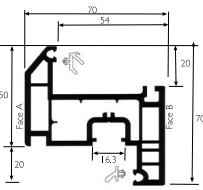

Branch:

Company Name :  Main Number :

Address :  Main Email :

Job Ref :

**All frames must be viewed from outside. All dimensions in mm must include cills, add-ons or couplers. For bay windows provide internal cill sizes and angles.**

**72mm Outerframe**  
546385

**69mm Transom**  
546085

**82mm Transom**  
546475

**69mm Z Transom**  
546095

**82mm Z Transom**  
546465

**Internally beaded sash**  
546855

**Tilt & Turn Sash**  
546766

**Door Sash - Open In**  
546625