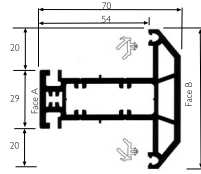

Branch:

Company Name :  Main Number :

Address :  Main Email :

Job Ref :

**All frames must be viewed from outside. All dimensions in mm must include cills, add-ons or couplers. For bay windows provide internal cill sizes and angles.**

Please circle the following, if required on each frame sketched below :

- Cill Option -** No cill | 95mm cill | 150mm cill | 180mm cill | 225mm cill | welded cill
- Frame Extenders -** 15mm | 45mm
- Couplers -** 3mm | 7.5mm | 20mm | 65mm
- Door Threshold -** 72mm pvc | 62mm pvc | 52mm pvc | 25mm ali | 25mm wheelchair ali
- Corner Posts/Poles -** Window Widgets | Rehaü | none
- Door & French Doors-** open in | open out | master left | master right

**72mm Outerframe**  
546385

**69mm Transom**  
546085

**82mm Transom**  
546475

**69mm Z Transom**  
546095

**82mm Z Transom**  
546465

**Internally beaded sash**  
546855

**Tilt & Turn Sash**  
546766

**Door Sash - Open In**  
546625