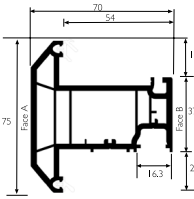

Branch:

Company Name :  Main Number :

Address :  Main Email :

Job Ref :

**All frames must be viewed from outside. All dimensions in mm must include cills, add-ons or couplers. For bay windows provide internal cill sizes and angles.**

Please circle the following, if required on each frame sketched below :

- Cill Option -** No cill | 95mm cill | 150mm cill | 180mm cill | 225mm cill | welded cill
- Frame Extenders -** 15mm | 45mm
- Couplers -** 3mm | 7.5mm | 20mm | 65mm
- Door Threshold -** 72mm pvc | 62mm pvc | 52mm pvc | 25mm ali | 25mm wheelchair ali
- Corner Posts/Poles -** Window Widgets | Rehaü | none
- Door & French Doors-** open in | open out | master left | master right

**72mm Outerframe**  
546385

**69mm Transom**  
546085

**82mm Transom**  
546475

**69mm Z Transom**  
546095

**82mm Z Transom**  
546465

**Internally beaded sash**  
546855

**Tilt & Turn Sash**  
546766

**Door Sash - Open In**  
546625

**Door 'T' Sash/Midrail**  
546635

25mm Exitex Part M Low Threshold (Inward)

25mm Exitex Part M Low Threshold (Outward)

**Casement Run Up Block**  
232892

**Door Run Up Block**  
M00011

**Dummy Mullion End Cap**  
200574