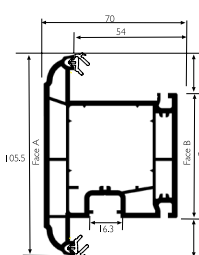

**28mm Single Leg bead**  
546572

**28mm Single Leg bead**  
546132

**52mm Outerframe**  
546415

**62mm Outerframe**  
546425

**72mm Outerframe**  
546435

**69mm Transom**  
546665

**82mm Transom**  
546745

**69mm Z Transom**  
546675

**82mm Z Transom**  
546755

**Internally beaded sash**  
546455

**Tilt & Turn Sash**  
546695

**Door Sash - Open In**  
546715

**Door 'T' Sash/Midrail**  
546725

25mm Exitex Part M Low Threshold (Inward)

25mm Exitex Part M Low Threshold (Outward)

**Casement Run Up Block**  
232892

**Door Run Up Block**  
M00011

**Dummy Mullion End Cap**  
286928

**28mm Single Leg bead**  
546572