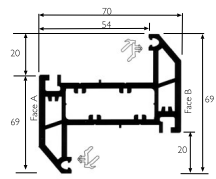

**72mm Outerframe**  
546385

**69mm Transom**  
546085

**82mm Transom**  
546475

**69mm Z Transom**  
546095

**82mm Z Transom**  
546465

**Internally beaded sash**  
546855

**Tilt & Turn Sash**  
546766

**Door Sash - Open In**  
546625

**Door 'T' Sash/Midrail**  
546635

25mm Exitex Part M Low Threshold (Inward)

25mm Exitex Part M Low Threshold (Outward)

**Casement Run Up Block**  
232892

**Door Run Up Block**  
M00011

**Dummy Mullion End Cap**  
200574