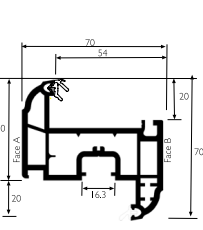

Branch:

Company Name :  Main Number :

Address :  Main Email :

Job Ref :

**All frames must be viewed from outside. All dimensions in mm must include cills, add-ons or couplers. For bay windows provide internal cill sizes and angles.**

**28mm Single Leg bead**  
546572

**28mm Single Leg bead**  
546132

**52mm Outerframe**  
546415

**62mm Outerframe**  
546425

**72mm Outerframe**  
546435

**69mm Transom**  
546665

**82mm Transom**  
546745

**69mm Z Transom**  
546675

**82mm Z Transom**  
546755

**Internally beaded sash**  
546455

**Tilt & Turn Sash**  
546695

**Door Sash - Open In**  
546715

**Door 'T' Sash/Midrail**  
546725

25mm Exitex Part M Low Threshold (Inward)

25mm Exitex Part M Low Threshold (Outward)

**Casement Run Up Block**  
232892

**Door Run Up Block**  
M00011

**Dummy Mullion End Cap**  
286928

**28mm Single Leg bead**  
546572