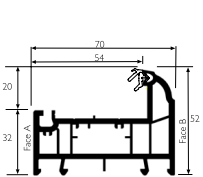

**Door 'T' Sash/Midrail**  
546635

25mm Exitex Part M Low Threshold (Inward)

25mm Exitex Part M Low Threshold (Outward)

**Casement Run Up Block**  
232892

**Door Run Up Block**  
M00011

**Dummy Mullion End Cap**  
200574

**28mm Single Leg bead**  
546572

**28mm Single Leg bead**  
546132

**52mm Outerframe**  
546415

**62mm Outerframe**  
546425

**72mm Outerframe**  
546435

**69mm Transom**  
546665

**82mm Transom**  
546745