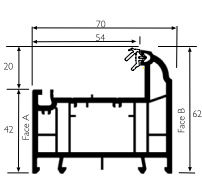

**28mm Single Leg bead**  
546572

**28mm Single Leg bead**  
546132

**52mm Outerframe**  
546415

**62mm Outerframe**  
546425

**72mm Outerframe**  
546435

**69mm Transom**  
546665

**82mm Transom**  
546745

**69mm Z Transom**  
546675

**82mm Z Transom**  
546755

**Internally beaded sash**  
546455

**Tilt & Turn Sash**  
546695

**Door Sash - Open In**  
546715

**Door 'T' Sash/Midrail**  
546725

25mm Exitex Part M Low Threshold (Inward)

25mm Exitex Part M Low Threshold (Outward)

**Casement Run Up Block**  
232892

**Door Run Up Block**  
M00011

**Dummy Mullion End Cap**  
286928

**28mm Single Leg bead**  
546572