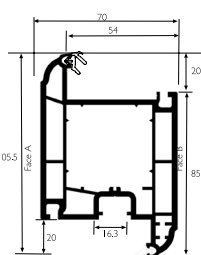

Branch:

Company Name :  Main Number :

Address :  Main Email :

Job Ref :

**All frames must be viewed from outside. All dimensions in mm must include cills, add-ons or couplers. For bay windows provide internal cill sizes and angles.**

**28mm Single Leg bead**  
546572

**28mm Single Leg bead**  
546132

**52mm Outerframe**  
546415

**62mm Outerframe**  
546425

**72mm Outerframe**  
546435

**69mm Transom**  
546665

**82mm Transom**  
546745

**69mm Z Transom**  
546675

**82mm Z Transom**  
546755

**Internally beaded sash**  
546455

**Tilt & Turn Sash**  
546695

**Door Sash - Open In**  
546715

**Door 'T' Sash/Midrail**  
546725

25mm Exitex Part M Low Threshold (Inward)

25mm Exitex Part M Low Threshold (Outward)

**Casement Run Up Block**  
232892

**Door Run Up Block**  
M00011

**Dummy Mullion End Cap**  
286928

**28mm Single Leg bead**  
546572