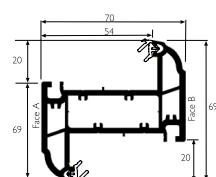

**Door 'T' Sash/Midrail**  
546635

25mm Exitex Part M Low Threshold (Inward)

25mm Exitex Part M Low Threshold (Outward)

**Casement Run Up Block**  
232892

**Door Run Up Block**  
M00011

**Dummy Mullion End Cap**  
200574

**28mm Single Leg bead**  
546572

**28mm Single Leg bead**  
546132

**52mm Outerframe**  
546415

**62mm Outerframe**  
546425

**72mm Outerframe**  
546435

**69mm Transom**  
546665

**82mm Transom**  
546745

**69mm Z Transom**  
546675

**82mm Z Transom**  
546755

**Internally beaded sash**  
546455

**Tilt & Turn Sash**  
546695

**Door Sash - Open In**  
546715

**Door 'T' Sash/Midrail**  
546725

25mm Exitex Part M Low Threshold (Inward)

25mm Exitex Part M Low Threshold (Outward)

**Casement Run Up Block**  
232892

**Door Run Up Block**  
M00011

**Dummy Mullion End Cap**  
286928

**28mm Single Leg bead**  
546572