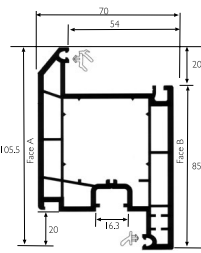

Branch:

Company Name :  Main Number :

Address :  Main Email :

Job Ref :

**All frames must be viewed from outside. All dimensions in mm must include cills, add-ons or couplers. For bay windows provide internal cill sizes and angles.**

**72mm Outerframe**  
546385

**69mm Transom**  
546085

**82mm Transom**  
546475

**69mm Z Transom**  
546095

**82mm Z Transom**  
546465

**Internally beaded sash**  
546855

**Tilt & Turn Sash**  
546766

**Door Sash - Open In**  
546625