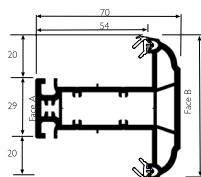

**Door 'T' Sash/Midrail**  
546635

25mm Exitex Part M Low Threshold (Inward)

25mm Exitex Part M Low Threshold (Outward)

**Casement Run Up Block**  
232892

**Door Run Up Block**  
M00011

**Dummy Mullion End Cap**  
200574

**28mm Single Leg bead**  
546572

**28mm Single Leg bead**  
546132

**52mm Outerframe**  
546415

**62mm Outerframe**  
546425

**72mm Outerframe**  
546435

**69mm Transom**  
546665

**82mm Transom**  
546745

**69mm Z Transom**  
546675

**82mm Z Transom**  
546755

**Internally beaded sash**  
546455

**Tilt & Turn Sash**  
546695

**Door Sash - Open In**  
546715

**Door 'T' Sash/Midrail**  
546725

25mm Exitex Part M Low Threshold (Inward)

25mm Exitex Part M Low Threshold (Outward)

**Casement Run Up Block**  
232892

**Door Run Up Block**  
M00011

**Dummy Mullion End Cap**  
286928

**28mm Single Leg bead**  
546572