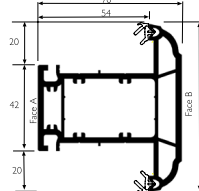

**Door 'T' Sash/Midrail**  
546635

25mm Exitex Part M Low Threshold (Inward)

25mm Exitex Part M Low Threshold (Outward)

**Casement Run Up Block**  
232892

**Door Run Up Block**  
M00011

**Dummy Mullion End Cap**  
200574

**28mm Single Leg bead**  
546572

**28mm Single Leg bead**  
546132

**52mm Outerframe**  
546415

**62mm Outerframe**  
546425

**72mm Outerframe**  
546435

**69mm Transom**  
546665

**82mm Transom**  
546745

**69mm Z Transom**  
546675

**82mm Z Transom**  
546755

**Internally beaded sash**  
546455

**Tilt & Turn Sash**  
546695

**Door Sash - Open In**  
546715

**Door 'T' Sash/Midrail**  
546725

25mm Exitex Part M Low Threshold (Inward)

25mm Exitex Part M Low Threshold (Outward)

**Casement Run Up Block**  
232892

**Door Run Up Block**  
M00011

**Dummy Mullion End Cap**  
286928

**28mm Single Leg bead**  
546572