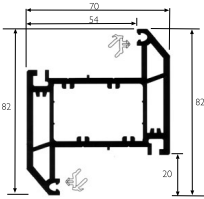

Branch:

Company Name :  Main Number :

Address :  Main Email :

Job Ref :

**All frames must be viewed from outside. All dimensions in mm must include cills, add-ons or couplers. For bay windows provide internal cill sizes and angles.**

**72mm Outerframe**  
546385

**69mm Transom**  
546085

**82mm Transom**  
546475

**69mm Z Transom**  
546095

**82mm Z Transom**  
546465

**Internally beaded sash**  
546855

**Tilt & Turn Sash**  
546766

**Door Sash - Open In**  
546625