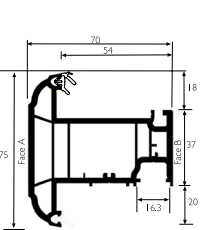

**Door 'T' Sash/Midrail**  
546635

25mm Exitex Part M Low Threshold (Inward)

25mm Exitex Part M Low Threshold (Outward)

**Casement Run Up Block**  
232892

**Door Run Up Block**  
M00011

**Dummy Mullion End Cap**  
200574

**28mm Single Leg bead**  
546572

**28mm Single Leg bead**  
546132

**52mm Outerframe**  
546415

**62mm Outerframe**  
546425

**72mm Outerframe**  
546435

**69mm Transom**  
546665

**82mm Transom**  
546745

**69mm Z Transom**  
546675

**82mm Z Transom**  
546755

**Internally beaded sash**  
546455

**Tilt & Turn Sash**  
546695

**Door Sash - Open In**  
546715

**Door 'T' Sash/Midrail**  
546725

25mm Exitex Part M Low Threshold (Inward)

25mm Exitex Part M Low Threshold (Outward)

**Casement Run Up Block**  
232892

**Door Run Up Block**  
M00011

**Dummy Mullion End Cap**  
286928

**28mm Single Leg bead**  
546572