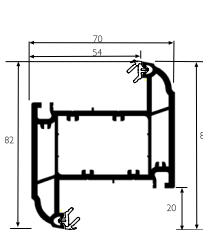

**Door 'T' Sash/Midrail**  
546635

25mm Exitex Part M Low Threshold (Inward)

25mm Exitex Part M Low Threshold (Outward)

**Casement Run Up Block**  
232892

**Door Run Up Block**  
M00011

**Dummy Mullion End Cap**  
200574

**28mm Single Leg bead**  
546572

**28mm Single Leg bead**  
546132

**52mm Outerframe**  
546415

**62mm Outerframe**  
546425

**72mm Outerframe**  
546435

**69mm Transom**  
546665

**82mm Transom**  
546745

**69mm Z Transom**  
546675

**82mm Z Transom**  
546755

**Internally beaded sash**  
546455

**Tilt & Turn Sash**  
546695

**Door Sash - Open In**  
546715

**Door 'T' Sash/Midrail**  
546725

25mm Exitex Part M Low Threshold (Inward)

25mm Exitex Part M Low Threshold (Outward)

**Casement Run Up Block**  
232892

**Door Run Up Block**  
M00011

**Dummy Mullion End Cap**  
286928

**28mm Single Leg bead**  
546572