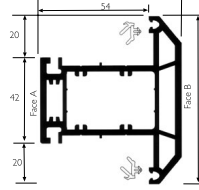

Branch:

Company Name :  Main Number :

Address :  Main Email :

Job Ref :

**All frames must be viewed from outside. All dimensions in mm must include cills, add-ons or couplers. For bay windows provide internal cill sizes and angles.**

Please circle the following, if required on each frame sketched below :

- Cill Option -** No cill | 95mm cill | 150mm cill | 180mm cill | 225mm cill | welded cill
- Frame Extenders -** 15mm | 45mm
- Couplers -** 3mm | 7.5mm | 20mm | 65mm
- Door Threshold -** 72mm pvc | 62mm pvc | 52mm pvc | 25mm ali | 25mm wheelchair ali
- Corner Posts/Poles -** Window Widgets | Rehaü | none
- Door & French Doors-** open in | open out | master left | master right

**72mm Outerframe**  
546385

**69mm Transom**  
546085

**82mm Transom**  
546475

**69mm Z Transom**  
546095

**82mm Z Transom**  
546465

**Internally beaded sash**  
546855

**Tilt & Turn Sash**  
546766

**Door Sash - Open In**  
546625