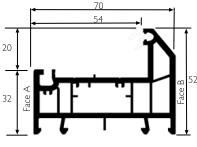

All Suite Pre Gasketed

52mm Outerframe
546815