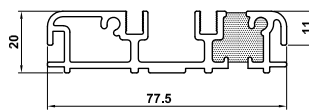

UG050
PVC Infill

VG510
Two Track
Outer Frame

UG050
PVC Infill

VG511
Two Track
Outer Frame with
Internal Upstand

VG560
28mm Glazing

Visofold Bifolding Door Main Frame

Thresholds

DV14N
Outer Frame

DV171
Low threshold, open in

DV271
Low threshold, open out

DV173
Low threshold

DV174
Low threshold
ramp

Cills

ETC178
85mm Stubb

ETC157N
150mm

ETC158N
190mm