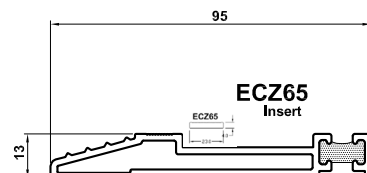

ECZ65
Insert

ETD096
Low Threshold