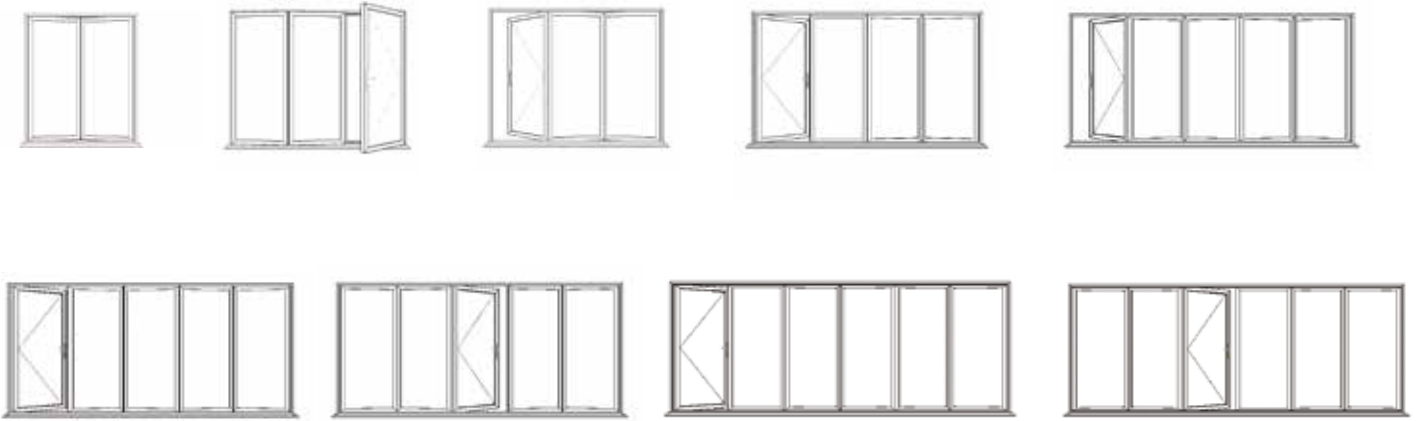

DV171
Low threshold, open in

DV271
Low threshold, open out

DV173
Low threshold

DV174
Low threshold
ramp

Cills

ETC178
85mm Stubb

ETC157N
150mm

ETC158N
190mm

ETC179
225mm

Bi-folding Door Configurations

Sliding Door Configurations

There are plenty of ways to get social with us and keep up to date with all the news, views and helpful information...

Like us on
Facebook