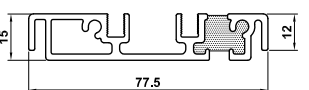

UG050
PVC Infill

VG510
Two Track
Outer Frame

UG050
PVC Infill

VG511
Two Track
Outer Frame with
Internal Upstand

VG560
28mm Glazing

Visofold Bifolding Door Main Frame

Thresholds

DV14N
Outer Frame

DV171
Low threshold, open in

DV271
Low threshold, open out

DV173
Low threshold

DV174
Low threshold
ramp

Cills

ETC178
85mm Stubb

ETC157N
150mm

ETC158N
190mm