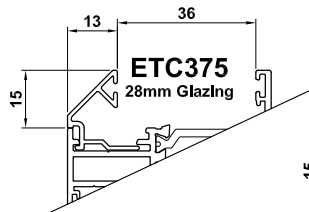

Beads

ETC375
28mm Glazing