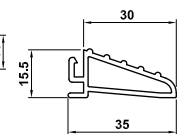

UG050
PVC Infill

VG510
Two Track
Outer Frame

UG050
PVC Infill

VG511
Two Track
Outer Frame with
Internal Upstand

VG560
28mm Glazing

Visofold Bifolding Door Main Frame

Thresholds

DV14N
Outer Frame

DV171
Low threshold, open in

DV271
Low threshold, open out

DV173
Low threshold

DV174
Low threshold
ramp

Cills

ETC178
85mm Stubb

ETC157N
150mm

ETC158N
190mm