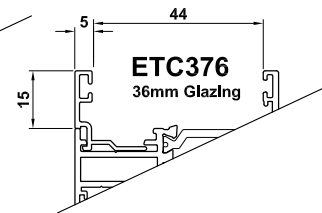

ETC375
28mm Glazing

ETC376
36mm Glazing