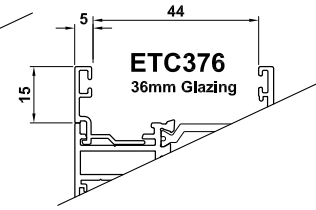

Window Main Frame

System 1 & 2

ZSB 169
Outer Frame

Beads

ETC371
28mm Glazing

ETC376
36mm Glazing

System 5

ZSB168
Outer Frame