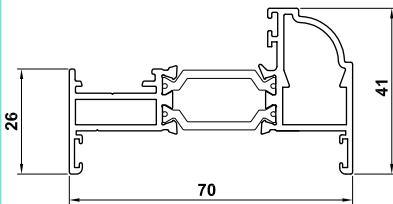

A range of locking cylinders are available to give enhanced security. Please speak to your REAL Retailer for details.

*silver anodised SAA

Glass Specifications

Glass spec	Double-glazed unit - 28mm/Softcoat/Argon/Superspacer				Triple-glazed unit - 36mm/32mm/Softcoat/Argon/Superspacer			
	WER/DER	U-Value	WER/DER	U-Value	WER/DER	U-Value	WER/DER	U-Value
Std/Low-iron								
Glass centre pane U-Value		1.2		1.2	0.8 (36mm) 0.9 (32mm)		0.8 (36mm) 0.9 (32mm)	
Glass solar gain factor		0.71		0.74	0.62		0.64	
Window/Door Product	WER/DER	U-Value	WER/DER	U-Value	WER/DER	U-Value	WER/DER	U-Value
Window System 1	B (-4)	1.6	A (+1)	1.6	n/a	n/a	n/a	n/a
Window System 2	B (-3)	1.6	A (+1)	1.6	A (+0)	1.4 (36mm)	A (+3)	1.4 (36mm)
Window System 5	B (-2)	1.6	A (+2)	1.6	B (-0)	1.4 (36mm)	A (+3)	1.4 (36mm)
Visofold Bifold Doors	n/a	1.7	n/a	1.7	n/a	1.4 (36mm)	n/a	1.4 (36mm)
Visoglide Patio Doors	n/a	1.8	n/a	1.8	n/a	1.4 (36mm)	n/a	1.4 (36mm)
Alitherm Plus Doors - open in	E	1.8	E	1.8	C	1.5 (32mm)	C	1.5 (32mm)
Alitherm Plus Doors - open out	E	1.9	E	1.9	C	1.6 (32mm)	C	1.6 (32mm)

Window Main Frame

System 1 & 2

ZSB 169
Outer Frame

Beads

ETC371
28mm Glazing

ETC376
36mm Glazing

System 5

ZSB168
Outer Frame