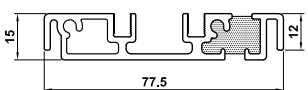

UG050
PVC Infill

VG510
Two Track
Outer Frame

UG050
PVC Infill

VG511
Two Track
Outer Frame with
Internal Upstand

VG560
28mm Glazing

Visofold Bifolding Door Main Frame

Thresholds

DV14N
Outer Frame

DV171
Low threshold, open in

DV271
Low threshold, open out

DV173
Low threshold

DV174
Low threshold
ramp

Cills

ETC178
85mm Stubb

ETC157N
150mm

ETC158N
190mm