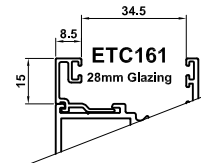

ETC161
28mm Glazing