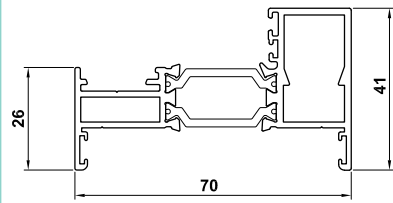

Window Main Frame

System 1 & 2

ZSB 169
Outer Frame