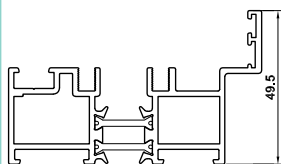

UG050
PVC Infill

VG510
Two Track
Outer Frame

UG050
PVC Infill

VG511
Two Track
Outer Frame with
Internal Upstand

VG560
28mm Glazing

Visofold Bifolding Door Main Frame

Thresholds

DV14N
Outer Frame

DV171
Low threshold, open in

DV271
Low threshold, open out

DV173
Low threshold

DV174
Low threshold
ramp

Cills

ETC178
85mm Stubb

ETC157N
150mm

ETC158N
190mm