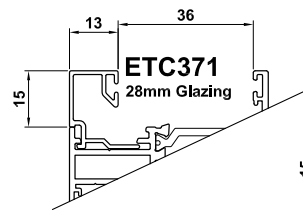

Beads

ETC371
28mm Glazing