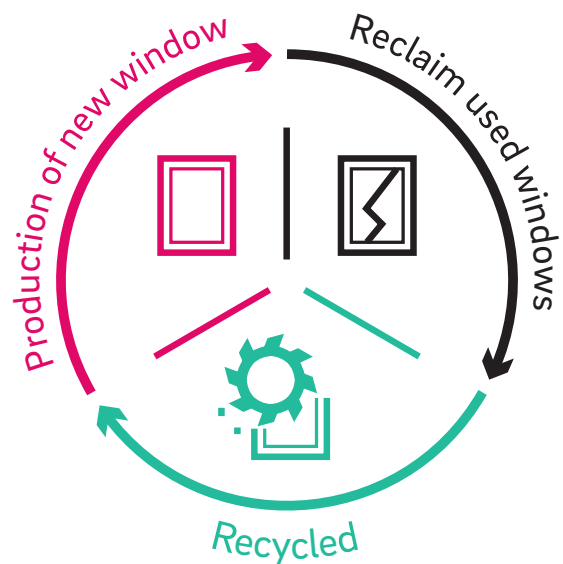

Anthracite Grey

Anthracite Grey /
White

Anthracite Grey
(Smooth)

Anthracite Grey
(Smooth) / White

Sustainability

As a manufacturer, REHAU is conscious of the impact their actions have on people and the environment. The use of recycled materials is one of REHAU's strategic objectives and we are committed in supporting that objective by leading change in attitudes and accessibility of recycling.

In 2014, recycling business PVCr Ltd was welcomed into the REHAU group and has since benefited from significant investment in its recycling equipment. This has enabled the processing of over 13,000 tonnes of post-consumer windows and doors per year.