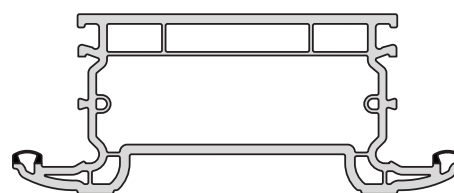

Liniar's Modlok Patio Door

ModLok™ patio door provides the very latest technology, built to last!

- Sculptured suite
- 28mm double and triple glazing
- Multi chambered EnergyPlus profiles
- U-values from 1.2 (DGU) and 1.0 (TGU)
- Patented co-ex gasket

Main frame

Outerframe

Patio Sash

Midrail

Cill Sections

Hardware

Beads

Thresholds

*Available in silver and gold