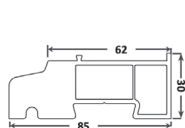

Cill Sections

85mm cill