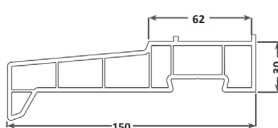

## Min/Max Frames Sizes

2 Pane Patio width 1600mm - 2950mm

2 pane patio height 1900mm - 2400mm

3 pane patio width 2400mm - 4345mm

3 pane patio height 1900mm - 2400mm

4 pane patio width 3200mm - 5825mm

4 pane patio height 1900mm - 2400mm

### Cill Sections

85mm cill

150mm cill

180mm cill

225mm cill