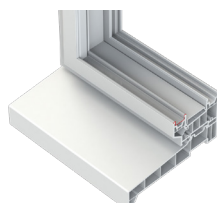

### Thresholds

Frame

Frame & Cill

\*LPD282 Low Threshold

\*LPD282 Low Threshold & Cill

\*LPD281 Low Threshold

\*Available in silver and gold

Pick up the Stevenswood Atlas Price List.