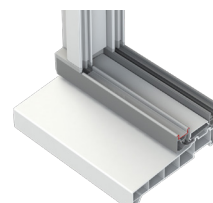

### Thresholds

Frame

Frame & Cill

\*LPD282 Low Threshold

\*LPD282 Low Threshold & Cill

\*LPD281 Low Threshold

\*Available in silver and gold

Pick up the Stevenswood Atlas Price List.