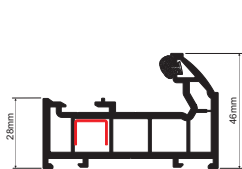

135° Fixed angle bay
reinforcement

150° Fixed angle bay
reinforcement

Low Threshold Options

46mm Low UPVC Threshold

68mm Standard Threshold

15mm Low Aluminium Threshold
(open in and out options available)

Pick up the Stevenswood Atlas
Price List.