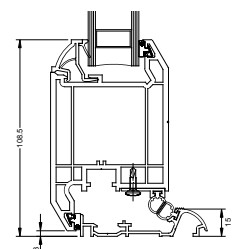

28mm Clip-In
Bevelled

36mm
Flat Bead

Bay Poles

Additional options available

Window Widgets
90 degree post

Window Widgets
variable post

Bay corner
post

120° Fixed angle bay
reinforcement

135° Fixed angle bay
reinforcement

150° Fixed angle bay
reinforcement

Low Threshold Options

46mm Low UPVC Threshold

68mm Standard Threshold

15mm Low Aluminium Threshold
(open in and out options available)

Pick up the Stevenswood Atlas
Price List.