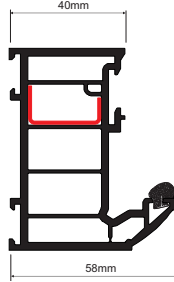

(Downgrade option available on request)

Standard Door Spec

- YALE Multi Point Lock
- Fab & Fix Handle
- YALE 3* Cylinder
- Mila Pro Secure Hinge

(Downgrade option available on request)

Main frames

70mm

Slim Outerframe

Intermediate Outerframe

Large Outerframe

Cill Sections

85mm Stub Cill

150mm Drop Nose Cill

180mm Drop Nose Cill

Beads

28mm Clip-In
Featured