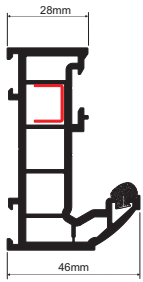

(Downgrade option available on request)

Standard Door Spec

- YALE Multi Point Lock
- Fab & Fix Handle
- YALE 3* Cylinder
- Mila Pro Secure Hinge

(Downgrade option available on request)

Main frames

70mm

Slim Outerframe

Intermediate Outerframe

Large Outerframe

Cill Sections

85mm Stub Cill

150mm Drop Nose Cill

180mm Drop Nose Cill

Beads

28mm Clip-In
Featured