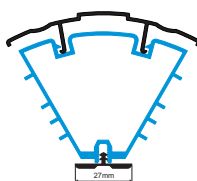

Intermediate Outerframe

Large Outerframe

Cill Sections

85mm Stub Cill

150mm Drop Nose Cill

180mm Drop Nose Cill

Beads

28mm Clip-In
Featured

28mm Clip-In
Bevelled

36mm
Flat Bead

Bay Poles

Additional options available

Window Widgets
90 degree post

Window Widgets
variable post

Bay corner
post

120° Fixed angle bay
reinforcement

135° Fixed angle bay
reinforcement

150° Fixed angle bay
reinforcement

Low Threshold Options

46mm Low UPVC Threshold

68mm Standard Threshold

15mm Low Aluminium Threshold
(open in and out options available)

Pick up the Stevenswood Atlas
Price List.