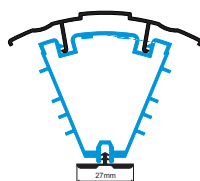

Intermediate Outerframe

Large Outerframe

Cill Sections

85mm Stub Cill

150mm Drop Nose Cill

180mm Drop Nose Cill

Beads

28mm Clip-In
Featured

28mm Clip-In
Bevelled

36mm
Flat Bead

Bay Poles

Additional options available

Window Widgets
90 degree post

Window Widgets
variable post

Bay corner
post

120° Fixed angle bay
reinforcement

135° Fixed angle bay
reinforcement

150° Fixed angle bay
reinforcement

Low Threshold Options

46mm Low UPVC Threshold

68mm Standard Threshold

15mm Low Aluminium Threshold
(open in and out options available)

Pick up the Stevenswood Atlas
Price List.