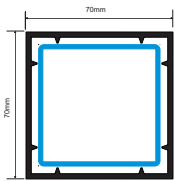

28mm Clip-In
Bevelled

36mm
Flat Bead

Bay Poles

Additional options available

Window Widgets
90 degree post

Window Widgets
variable post

Bay corner
post

120° Fixed angle bay
reinforcement

135° Fixed angle bay
reinforcement

150° Fixed angle bay
reinforcement

Low Threshold Options

46mm Low UPVC Threshold

68mm Standard Threshold

15mm Low Aluminium Threshold
(open in and out options available)

Pick up the Stevenswood Atlas
Price List.