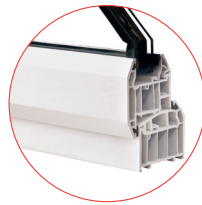

Colours available

NON-FOILED

WHITE	STANDARD LEAD TIME	STANDARD LEAD TIME

BEVELLED PROFILE
ONLY AVAILABLE IN
WHITE

FOILED

COLOUR	SIDES	SUBSTRATE	RAL COLOUR	LEAD TIME
ROSEWOOD	1	WHITE	8017	STANDARD LEAD TIME
	2	BROWN	8017	STANDARD LEAD TIME
GOLDEN OAK	1	WHITE	8003	STANDARD LEAD TIME
	2	TAN	8003	STANDARD LEAD TIME
DARK GREY	1	WHITE	7016	STANDARD LEAD TIME
	2	GREY	7016	STANDARD LEAD TIME
WHITE	1	WHITE	9010	ADDITIONAL 10 DAYS
	2	WHITE	9010	ADDITIONAL 10 DAYS
CREAM	1	WHITE	9001	ADDITIONAL 10 DAYS
	2	WHITE	9001	ADDITIONAL 10 DAYS
BLACK BROWN	1	WHITE	8022	ADDITIONAL 10 DAYS
	2	BROWN	8022	ADDITIONAL 10 DAYS
AGATE GREY	1	WHITE	7038	ADDITIONAL 10 DAYS
	2	WHITE	7038	ADDITIONAL 10 DAYS
IRISH OAK	1	WHITE	N/A	ADDITIONAL 10 DAYS
	2	TAN	N/A	ADDITIONAL 10 DAYS
LIGHT GREY	1	WHITE	7001	ADDITIONAL 15 DAYS
	2	WHITE	7001	ADDITIONAL 15 DAYS
CHARTWELL GREEN	1	WHITE	BS 14C35	ADDITIONAL 15 DAYS
	2	WHITE	BS 14C35	ADDITIONAL 15 DAYS
SLATE GREY	1	WHITE	7015	ADDITIONAL 15 DAYS
	2	GREY	7015	ADDITIONAL 15 DAYS

Dual foils are available on all of the above with either White foil or the inside face: Lead time: Additional 20 days.