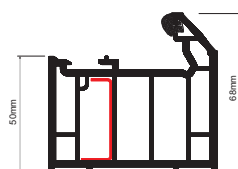

135° Fixed angle bay
reinforcement

150° Fixed angle bay
reinforcement

Low Threshold Options

46mm Low UPVC Threshold

68mm Standard Threshold

15mm Low Aluminium Threshold
(open in and out options available)

Pick up the Stevenswood Atlas
Price List.