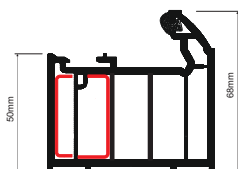

135° Fixed angle bay
reinforcement

150° Fixed angle bay
reinforcement

Low Threshold Options

46mm Low UPVC Threshold

68mm Standard Threshold

15mm Low Aluminium Threshold
(open in and out options available)

Pick up the Stevenswood Atlas
Price List.