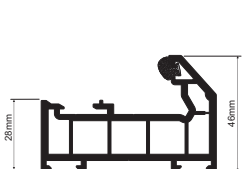

28mm Clip-In
Bevelled

36mm
Flat Bead

Bay Poles

Additional options available

Window Widgets
90 degree post

Window Widgets
variable post

Bay corner
post

120° Fixed angle bay
reinforcement

135° Fixed angle bay
reinforcement

150° Fixed angle bay
reinforcement

Low Threshold Options

46mm Low UPVC Threshold

68mm Standard Threshold

15mm Low Aluminium Threshold
(open in and out options available)

Pick up the Stevenswood Atlas
Price List.