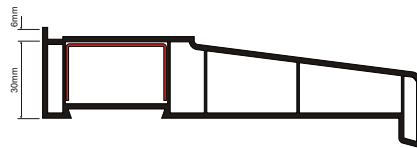

(Downgrade option available on request)

Standard Door Spec

- YALE Multi Point Lock
- Fab & Fix Handle
- YALE 3* Cylinder
- Mila Pro Secure Hinge

(Downgrade option available on request)

Main frames

70mm

Slim Outerframe

Intermediate Outerframe

Large Outerframe

Cill Sections

85mm Stub Cill

150mm Drop Nose Cill

180mm Drop Nose Cill

Beads

28mm Clip-In
Featured

135° Fixed angle bay
reinforcement

150° Fixed angle bay
reinforcement

Low Threshold Options

46mm Low UPVC Threshold

68mm Standard Threshold

15mm Low Aluminium Threshold
(open in and out options available)

Pick up the Stevenswood Atlas
Price List.