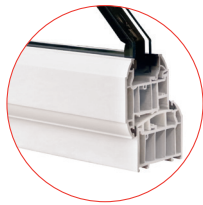

Colours available

NON-FOILED

WHITE	STANDARD LEAD TIME	STANDARD LEAD TIME

BEVELLED PROFILE
ONLY AVAILABLE IN
WHITE

FOILED

COLOUR	SIDES	SUBSTRATE	RAL COLOUR	LEAD TIME
ROSEWOOD	1	WHITE	8017	STANDARD LEAD TIME
	2	BROWN	8017	STANDARD LEAD TIME
GOLDEN OAK	1	WHITE	8003	STANDARD LEAD TIME
	2	TAN	8003	STANDARD LEAD TIME
DARK GREY	1	WHITE	7016	STANDARD LEAD TIME
	2	GREY	7016	STANDARD LEAD TIME
WHITE	1	WHITE	9010	ADDITIONAL 10 DAYS
	2	WHITE	9010	ADDITIONAL 10 DAYS
CREAM	1	WHITE	9001	ADDITIONAL 10 DAYS
	2	WHITE	9001	ADDITIONAL 10 DAYS
BLACK BROWN	1	WHITE	8022	ADDITIONAL 10 DAYS
	2	BROWN	8022	ADDITIONAL 10 DAYS
AGATE GREY	1	WHITE	7038	ADDITIONAL 10 DAYS
	2	WHITE	7038	ADDITIONAL 10 DAYS
IRISH OAK	1	WHITE	N/A	ADDITIONAL 10 DAYS
	2	TAN	N/A	ADDITIONAL 10 DAYS
LIGHT GREY	1	WHITE	7001	ADDITIONAL 15 DAYS
	2	WHITE	7001	ADDITIONAL 15 DAYS
CHARTWELL GREEN	1	WHITE	BS 14C35	ADDITIONAL 15 DAYS
	2	WHITE	BS 14C35	ADDITIONAL 15 DAYS
SLATE GREY	1	WHITE	7015	ADDITIONAL 15 DAYS
	2	GREY	7015	ADDITIONAL 15 DAYS

Dual foils are available on all of the above with either White foil or the inside face: Lead time: Additional 20 days.