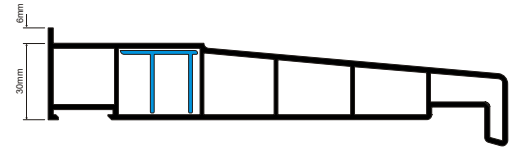

Intermediate Outerframe

Large Outerframe

Cill Sections

85mm Stub Cill

150mm Drop Nose Cill

180mm Drop Nose Cill

Beads

28mm Clip-In
Featured

135° Fixed angle bay
reinforcement

150° Fixed angle bay
reinforcement

Low Threshold Options

46mm Low UPVC Threshold

68mm Standard Threshold

15mm Low Aluminium Threshold
(open in and out options available)

Pick up the Stevenswood Atlas
Price List.