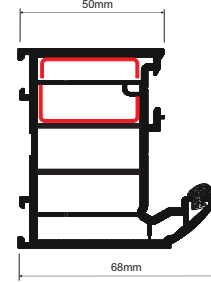

(Downgrade option available on request)

Standard Door Spec

- YALE Multi Point Lock
- Fab & Fix Handle
- YALE 3* Cylinder
- Mila Pro Secure Hinge

(Downgrade option available on request)

Main frames

70mm

Slim Outerframe

Intermediate Outerframe

Large Outerframe

Cill Sections

85mm Stub Cill

150mm Drop Nose Cill

180mm Drop Nose Cill

Beads

28mm Clip-In
Featured