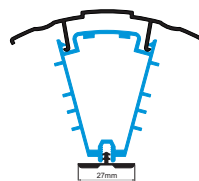

Intermediate Outerframe

Large Outerframe

Cill Sections

85mm Stub Cill

150mm Drop Nose Cill

180mm Drop Nose Cill

Beads

28mm Clip-In
Featured

28mm Clip-In
Bevelled

36mm
Flat Bead

Bay Poles

Additional options available

Window Widgets
90 degree post

Window Widgets
variable post

Bay corner
post

120° Fixed angle bay
reinforcement

135° Fixed angle bay
reinforcement

150° Fixed angle bay
reinforcement

Low Threshold Options

46mm Low UPVC Threshold

68mm Standard Threshold

15mm Low Aluminium Threshold
(open in and out options available)

Pick up the Stevenswood Atlas
Price List.