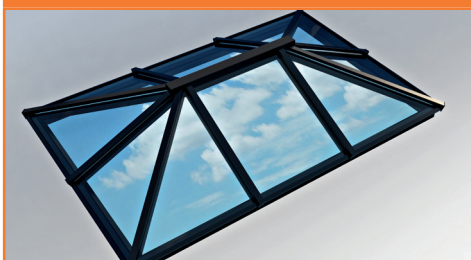

Regular

Bespoke Sizes (ex-VAT)

All sizes in mm

		LENGTH (UP TO)													
		WIDTH (UP TO)	1000	1250	1500	1750	2000	2250	2500	2750	3000	3250	3500	3750	4000
1 bay wide	1000	£760	£840	£910	£1,000	£1,080	£1,160	£1,240	£1,320	£1,400	£1,480	£1,560	£1,640	£1,720	
	1250			£1,000	£1,080	£1,170	£1,260	£1,340	£1,430	£1,520	£1,600	£1,690	£1,780	£1,860	
2 bays wide	1500			£1,080	£1,170	£1,260	£1,360	£1,450	£1,540	£1,630	£1,730	£1,820	£1,910	£2,010	
	1750					£1,320	£1,420	£1,520	£1,620	£1,720	£1,820	£1,920	£2,020	£2,120	
	2000					£1,370	£1,480	£1,590	£1,700	£1,810	£1,920	£2,030	£2,140	£2,240	
	2250							£1,740	£1,850	£1,970	£2,080	£2,200	£2,310	£2,430	
3 bays wide	2500							£1,880	£2,010	£2,130	£2,250	£2,370	£2,500	£2,620	

NEW! Bespoke Triple Glazed Regular Roof Lantern

		LENGTH (UPTO)													
		WIDTH (UP TO)	1000	1250	1500	1750	2000	2250	2500	2750	3000	3250	3500	3750	4000
1 bay wide	1000	£940	£1,060	£1,150	£1,270	£1,380	£1,490	£1,600	£1,710	£1,820	£1,930	£2,030	£2,140	£2,250	
	1250			£1,280	£1,400	£1,520	£1,640	£1,760	£1,880	£2,000	£2,120	£2,240	£2,360	£2,480	
2 bays wide	1500			£1,390	£1,530	£1,660	£1,790	£1,920	£2,060	£2,190	£2,320	£2,450	£2,580	£2,720	
	1750					£1,760	£1,900	£2,050	£2,190	£2,340	£2,480	£2,630	£2,770	£2,920	
	2000					£1,850	£2,010	£2,170	£2,330	£2,490	£2,650	£2,800	£2,960	£3,120	
	2250							£2,380	£2,550	£2,720	£2,890	£3,060	£3,230	£3,400	
3 bays wide	2500							£2,590	£2,770	£2,950	£3,140	£3,320	£3,500	£3,680	

Prices quoted are for Trade Only and are ex VAT. Prices quoted include delivery to mainland UK. Larger lanterns are available. Price on application.