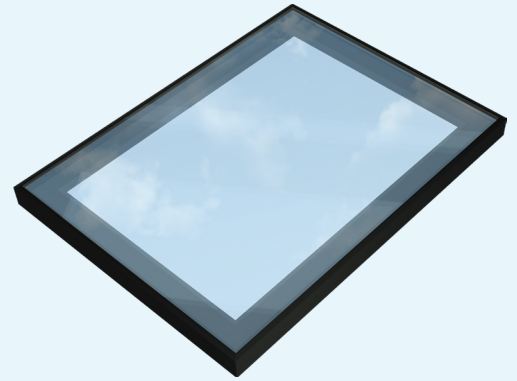

ATLAS Flat Rooflight

The ATLAS flat rooflight's unique structural design makes it the best looking flat rooflight on the market, as well as one of the best thermal performing flat rooflights available.

NEW DESIGN!
FULL ALUMINIUM
THERMALLY BROKEN
FRAME

Features and benefits of ATLAS flat rooflight

- Glass U Value 1.0w/m²K
- Marine grade specification
- Full aluminium thermally broken frame with contemporary sightlines
- Minimal external and internal sightlines
- Must be installed at a minimum of 5 degree pitch. Kerb must not exceed 0.35 W/m²K
- Toughened double glazed spec with low maintenance glass available
- Simple installation
- 5 colour options available