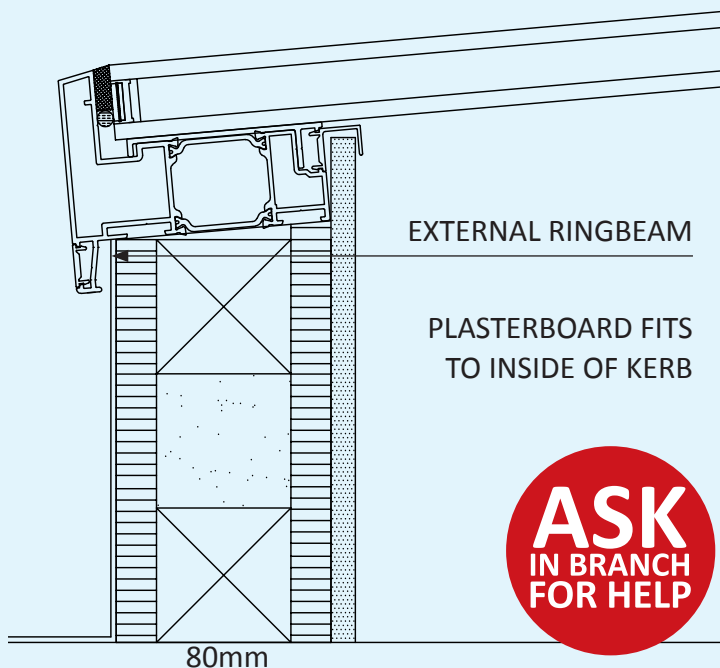

How to survey an ATLAS Flat Rooflight

Please note - Accurate surveying is key to ensuring correct manufacturing sizes and a trouble free installation. The surveyor is responsible for ensuring that structural openings and surrounding areas are sound or in a good state of repair should the rooflight be installed into an existing roof.

ATLAS flat rooflights are designed to take a 12.5mm internal plasterboard to achieve a frameless look.

- Decide on size required then cut and frame opening with appropriate kerb
- Ensure kerb is square by measuring the diagonals. If not square then reinstall kerb so that squareness is achieved
- Fill in appropriate order form noting all details

If you require any help or advice when surveying an ATLAS Flat Roof, just ask in branch where they'll be happy to help.