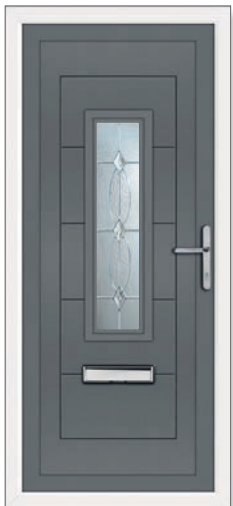

Montrose
Mezanno